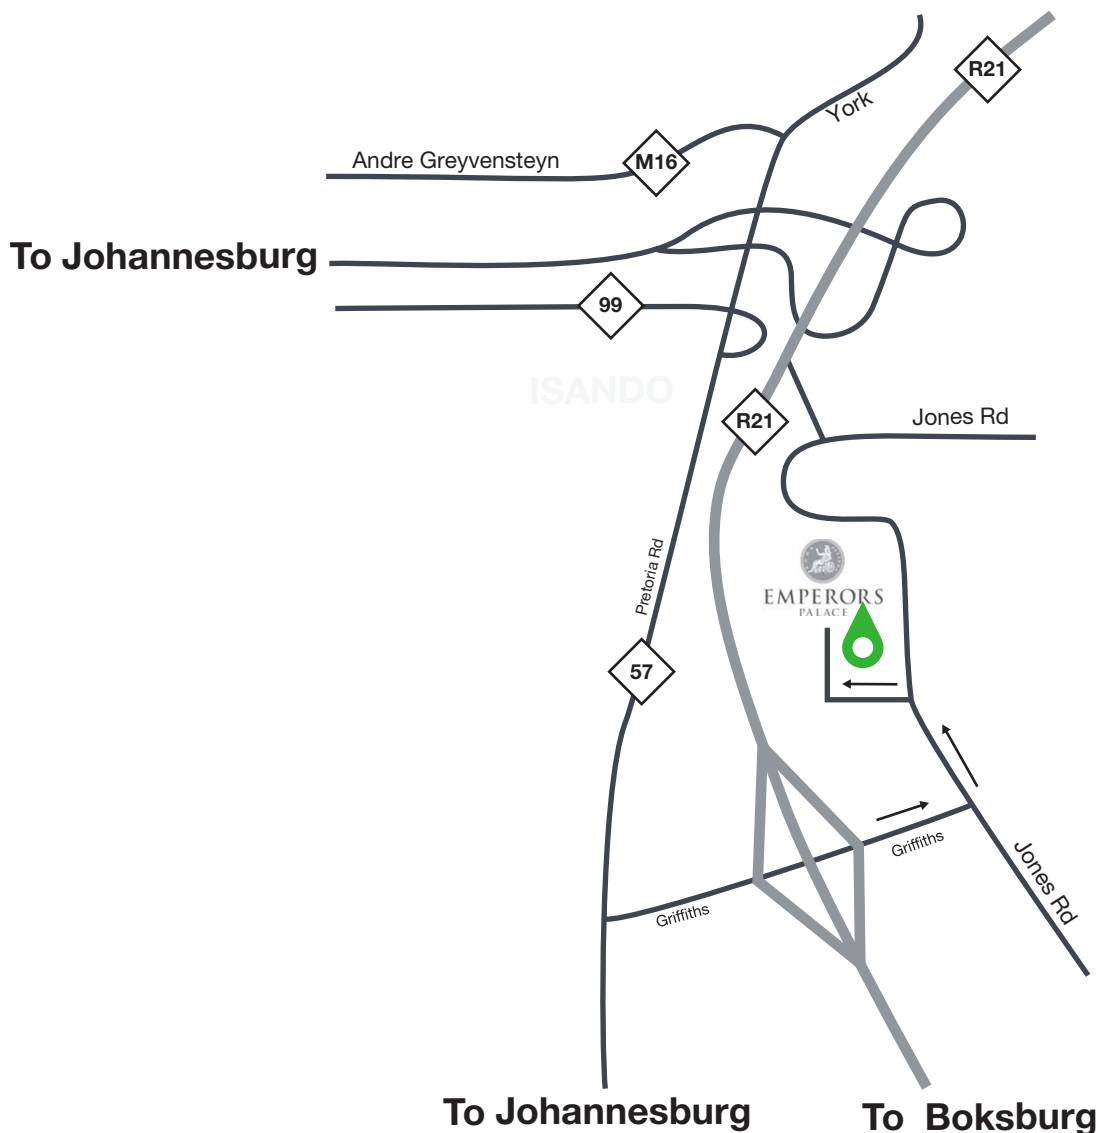

Directions to **Emperors Palace Kempton Park**

From Johannesburg

1. Take the R24 towards O.R. Tambo International Airport.
2. At the airport the road splits. Keep to the left lane and follow the R21 East Rand/Boksburg lane.
3. Follow the road until you reach Griffiths Road off ramp. Turn left at the top of the bridge.
4. At the T-junction, turn left into Jones Road.
5. Entrance to Emperors Palace is on your left.

From Pretoria

1. Take the R21 towards O.R. Tambo International Airport.
2. At the airport the road splits. Keep to the left lane and follow the R21 East Rand/Boksburg lane.
3. Follow the road until you reach Griffiths Road off ramp. Turn left at the top of the bridge.

4. At the T-junction, turn left into Jones Road.
5. Entrance to Emperors Palace is on your left.

From Sandton North Areas

1. Take the N3 towards Germiston. At Gilooly's interchange, take the R24 towards O.R. Tambo International Airport.
2. At the airport the road splits. Keep to the left lane and follow the R21 East Rand/Boksburg lane.
3. Follow the road until you reach Griffiths Road off ramp. Turn left at the top of the bridge.
4. At the T-junction, turn left into Jones Road.
5. Entrance to Emperors Palace is on your left.

GPS Coordiantes:

S 26° 08' 55.10" E 28° 20' 17"

Physical Address

Emperor's Palace Convention Centre
64 Jones Road
Jet Park
1459

Contact Details

Tel: +27 11 928 1000
E-mail: info@emperorspalace.com
Web: <http://www.emperorspalace.com/>